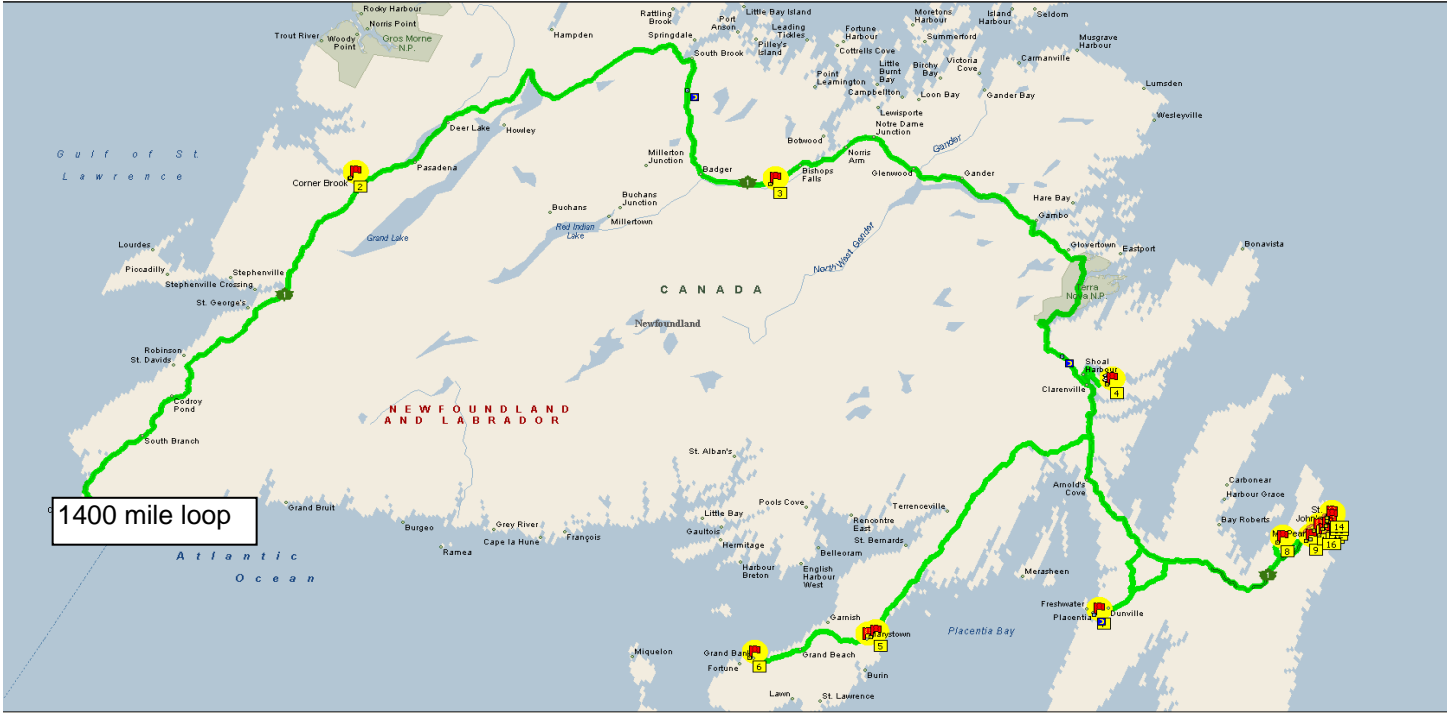

Sobeys East

Type place or address
 Start & End Point
 Add to Route GP
 Get Directions Revert

- 1 Start & End Point
- 2 100 Sobeys
- 3 370 Sobeys, Aberdeen
- 4 652 New Glasgow
- 5 232 Sobeys, Pictou, NS
- 6 596 Sobeys
- 7 704 Sobeys
- 8 510 Sobeys
- 9 630 Sobeys
- 10 728 Sobeys
- 11 328 Sobeys Glace Bay
- 12 470 Sobeys
- 13 868 Sobeys
- 14 870 Sobeys
- 15 606 Sobeys
- 16 621 Sobeys
- 17 721 Sobeys
- 18 Start & End Point

Optimize Stops
 More Options...

840 Mile Loop

Type place or address

Add to Route GPS Pane

Get Directions Reverse Route

- 1 682 Sobeys
- 2 562 Sobeys
- 3 778 Sobeys
- 4 233 Sobeys
- 5 692 Sobeys
- 6 495 Sobeys
- 7 860 Sobeys
- 8 535 Sobeys
- 9 849 Sobeys
- 10 349 Sobeys
- 11 752 Sobeys
- 12 292 Sobeys
- 13 2485 King George Hwy, Miramichi NB
- 14 892 Sobeys
- 15 754 Sobeys
- 16 846 Sobeys

Optimize Stops