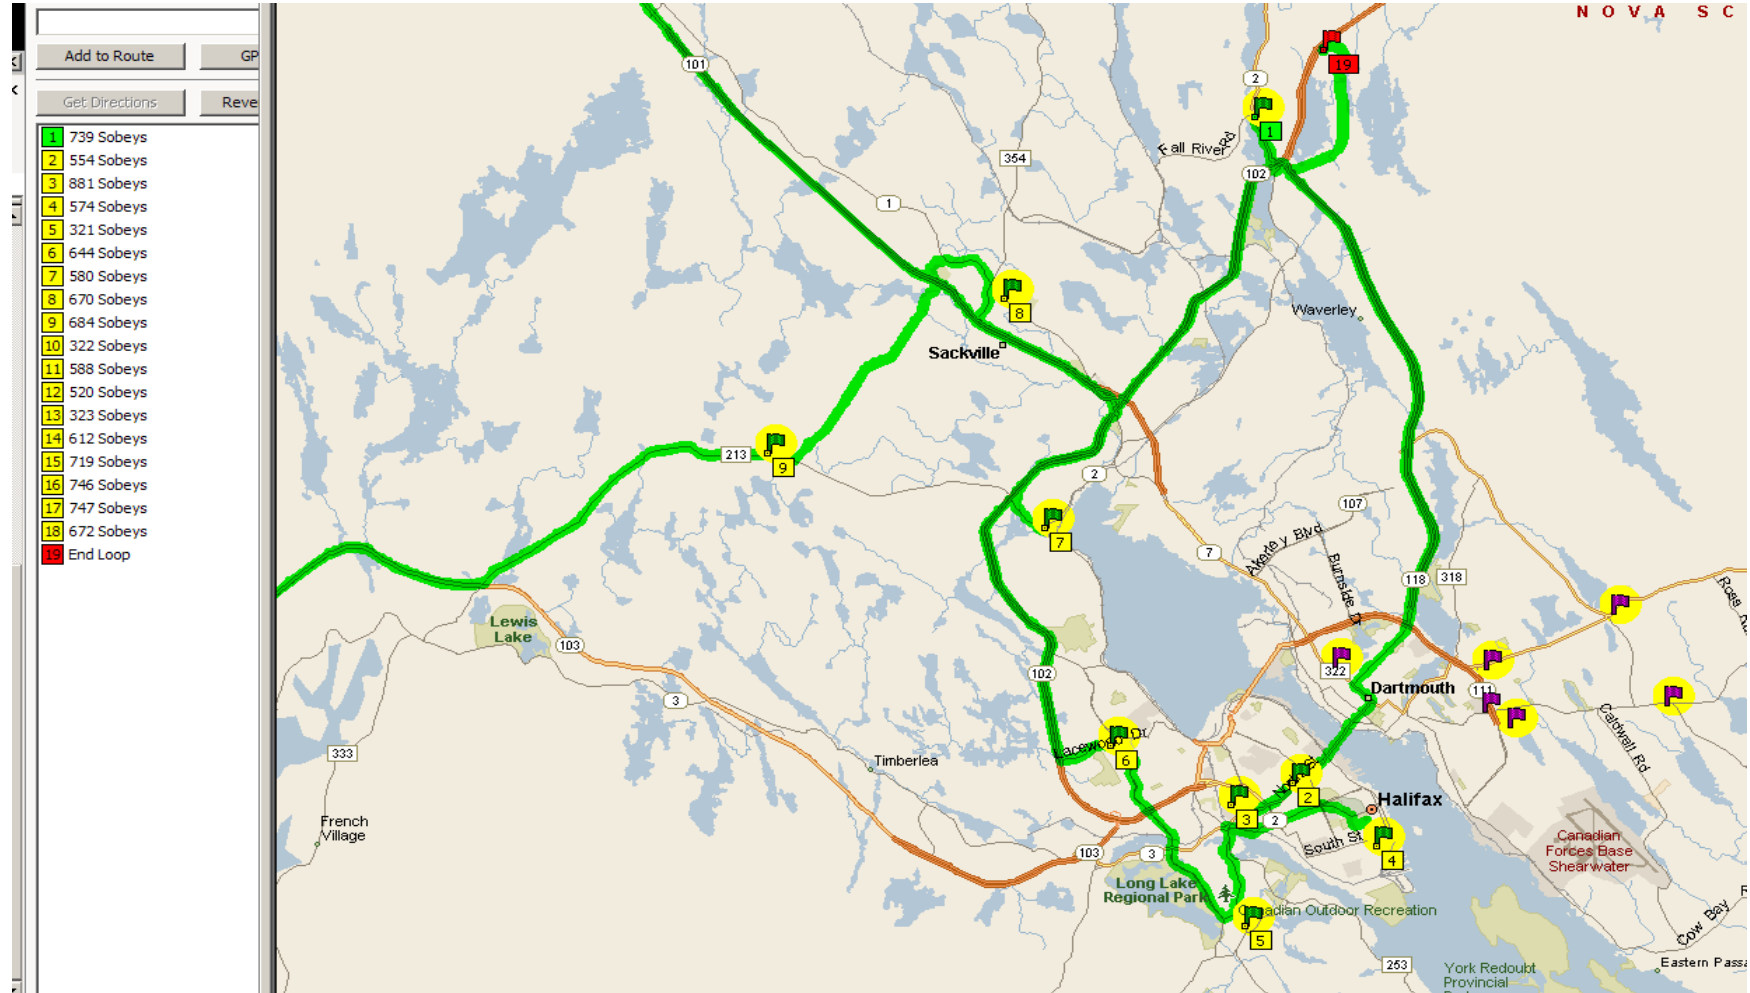

Sobeys East

Type place or address
 Start & End Point
 Add to Route GP
 Get Directions Revert

- 1 Start & End Point
- 2 100 Sobeys
- 3 370 Sobeys, Aberdeen
- 4 652 New Glasgow
- 5 232 Sobeys, Pictou, NS
- 6 596 Sobeys
- 7 704 Sobeys
- 8 510 Sobeys
- 9 630 Sobeys
- 10 728 Sobeys
- 11 328 Sobeys Glace Bay
- 12 470 Sobeys
- 13 868 Sobeys
- 14 870 Sobeys
- 15 606 Sobeys
- 16 621 Sobeys
- 17 721 Sobeys
- 18 Start & End Point

Optimize Stops
 More Options...

840 Mile Loop

Type place or address

Add to Route GPS Pane

Get Directions Reverse Route

- 1 682 Sobeys
- 2 562 Sobeys
- 3 778 Sobeys
- 4 233 Sobeys
- 5 692 Sobeys
- 6 495 Sobeys
- 7 860 Sobeys
- 8 535 Sobeys
- 9 849 Sobeys
- 10 349 Sobeys
- 11 752 Sobeys
- 12 292 Sobeys
- 13 2485 King George Hwy, Miramichi NB
- 14 892 Sobeys
- 15 754 Sobeys
- 16 846 Sobeys

Optimize Stops