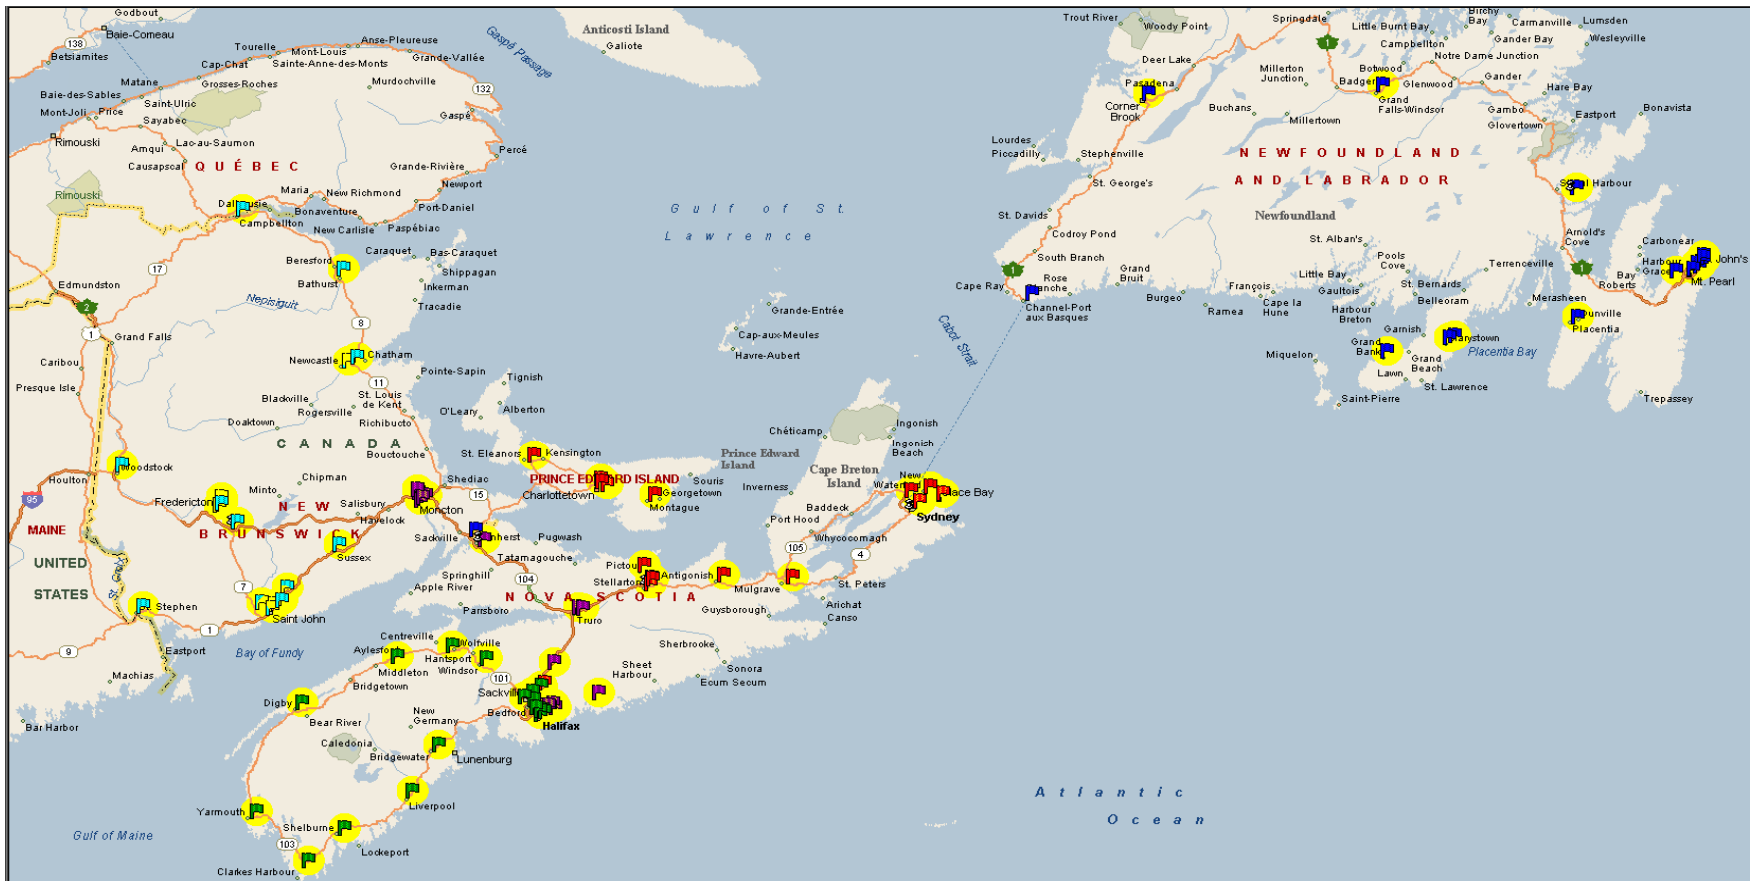

Sobeys East

Type place or address
 Start & End Point
 Add to Route GP
 Get Directions Revert

- 1 Start & End Point
- 2 100 Sobeys
- 3 370 Sobeys, Aberdeen
- 4 652 New Glasgow
- 5 232 Sobeys, Pictou, NS
- 6 596 Sobeys
- 7 704 Sobeys
- 8 510 Sobeys
- 9 630 Sobeys
- 10 728 Sobeys
- 11 328 Sobeys Glace Bay
- 12 470 Sobeys
- 13 868 Sobeys
- 14 870 Sobeys
- 15 606 Sobeys
- 16 621 Sobeys
- 17 721 Sobeys
- 18 Start & End Point

Optimize Stops
 More Options...

840 Mile Loop

Type place or address

Add to Route GPS Pane

Get Directions Reverse Route

- 1 682 Sobeys
- 2 562 Sobeys
- 3 778 Sobeys
- 4 233 Sobeys
- 5 692 Sobeys
- 6 495 Sobeys
- 7 860 Sobeys
- 8 535 Sobeys
- 9 849 Sobeys
- 10 349 Sobeys
- 11 752 Sobeys
- 12 292 Sobeys
- 13 2485 King George Hwy, Miramichi NB
- 14 892 Sobeys
- 15 754 Sobeys
- 16 846 Sobeys

Optimize Stops