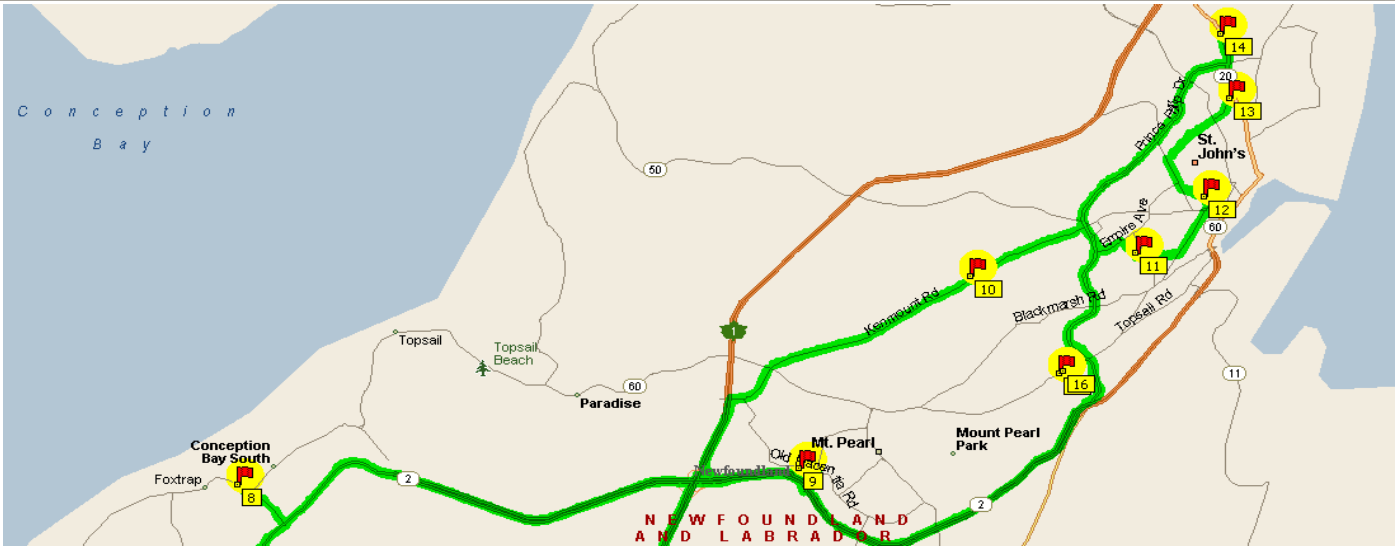

Sobeys East

Type place or address
 Start & End Point
 Add to Route GP
 Get Directions Revert

- 1 Start & End Point
- 2 100 Sobeys
- 3 370 Sobeys, Aberdeen
- 4 652 New Glasgow
- 5 232 Sobeys, Pictou, NS
- 6 596 Sobeys
- 7 704 Sobeys
- 8 510 Sobeys
- 9 630 Sobeys
- 10 728 Sobeys
- 11 328 Sobeys Glace Bay
- 12 470 Sobeys
- 13 868 Sobeys
- 14 870 Sobeys
- 15 606 Sobeys
- 16 621 Sobeys
- 17 721 Sobeys
- 18 Start & End Point

Optimize Stops
 More Options...

840 Mile Loop

Type place or address

Add to Route GPS Pane

Get Directions Reverse Route

- 1 682 Sobeys
- 2 562 Sobeys
- 3 778 Sobeys
- 4 233 Sobeys
- 5 692 Sobeys
- 6 495 Sobeys
- 7 860 Sobeys
- 8 535 Sobeys
- 9 849 Sobeys
- 10 349 Sobeys
- 11 752 Sobeys
- 12 292 Sobeys
- 13 2485 King George Hwy, Miramichi NB
- 14 892 Sobeys
- 15 754 Sobeys
- 16 846 Sobeys

Optimize Stops